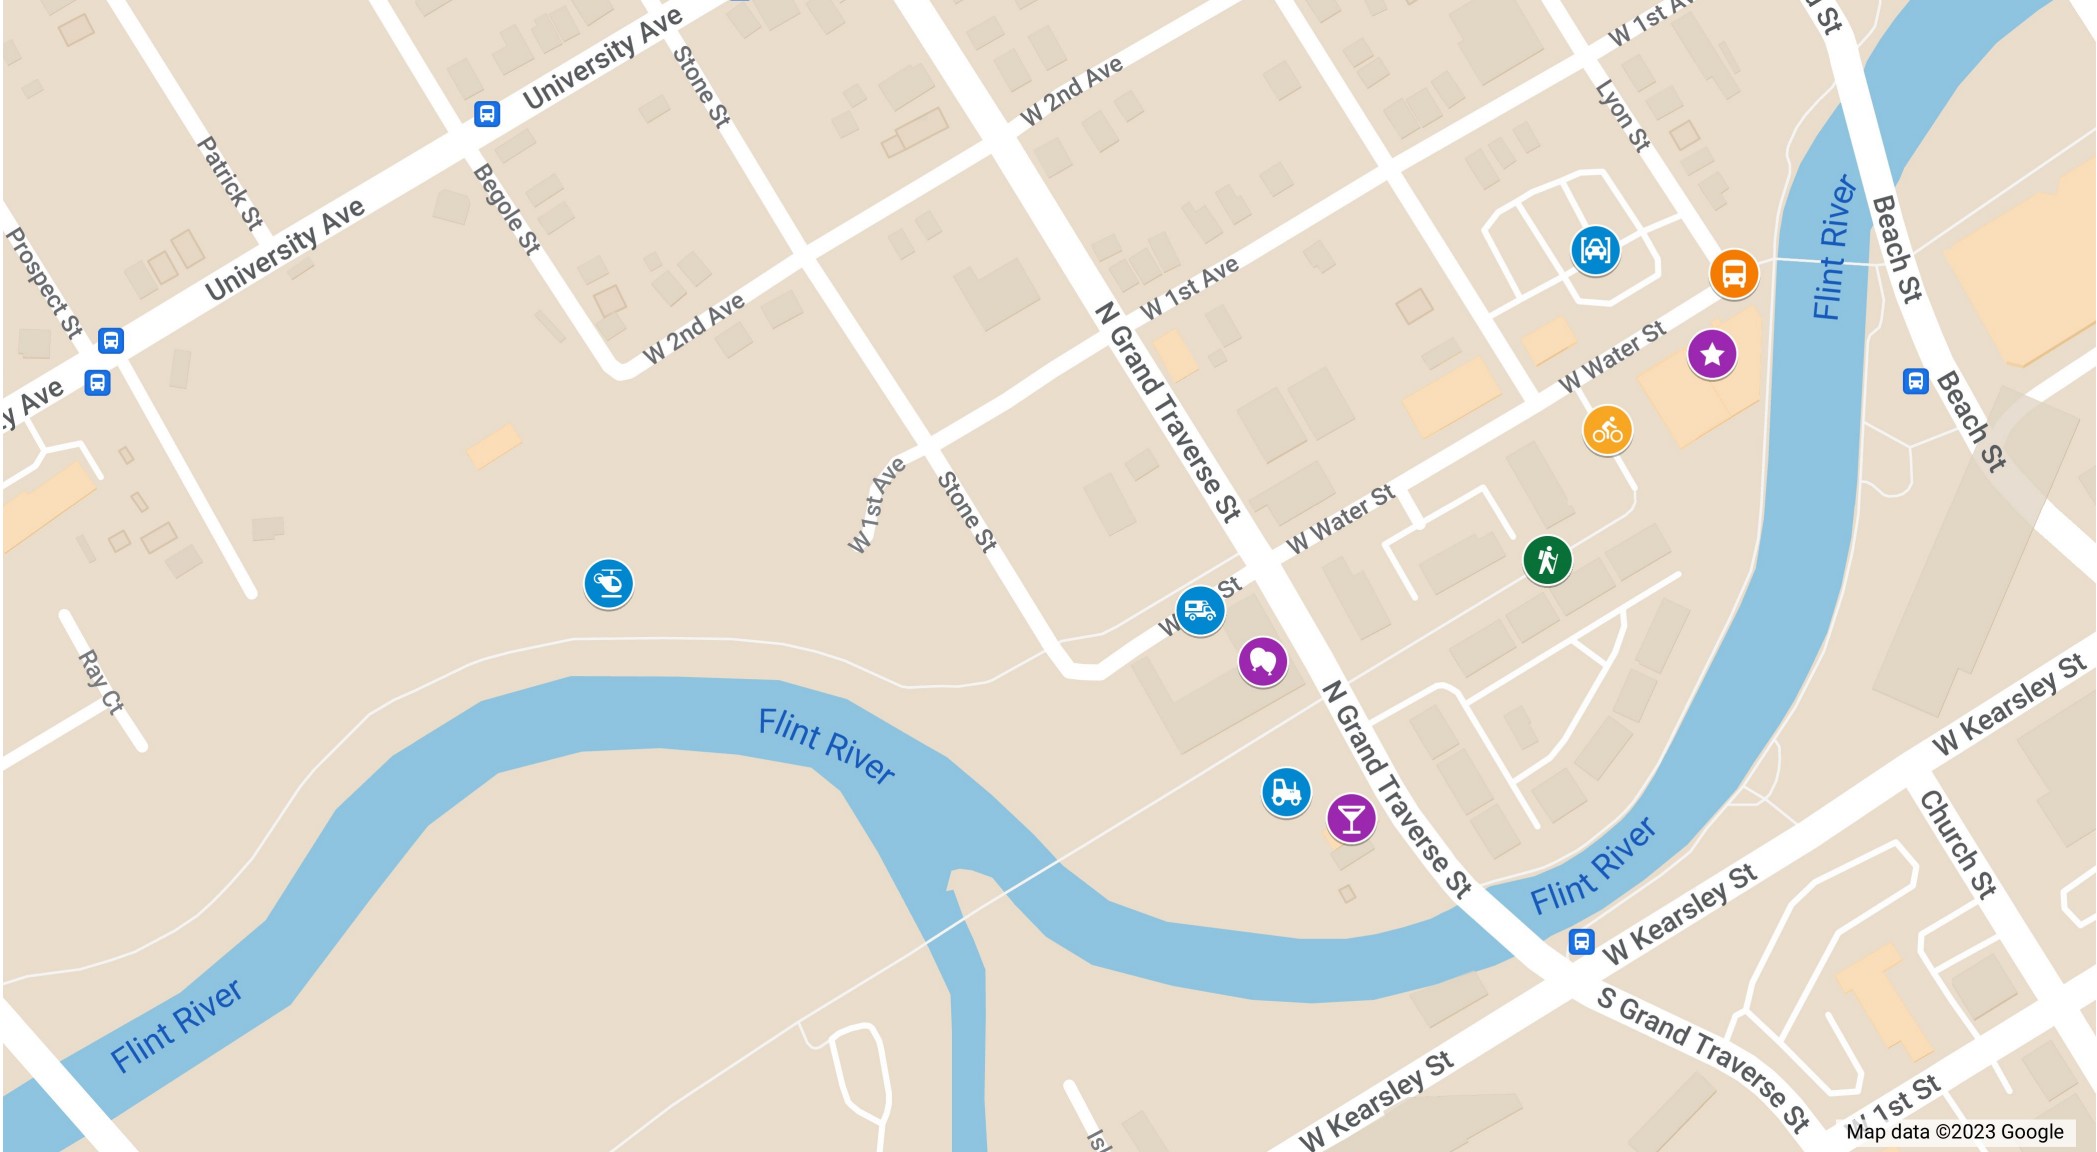

STRONG Summit

Summit locations

-  Summit locations
-  Factory One
-  Factory Two
- Parking @ Factory One
- Parking @ Factory Two
- Parking @ Tenacity
- Bus pick up for excursions
- Genesee Valley Trail
- Bike Excursion Meeting Place - Carriage Town Plaza
- Tenacity Brewing (Evening Reception)
- Parking @ Atwood Stadium

May 18, 2023

Map data ©2023 Google